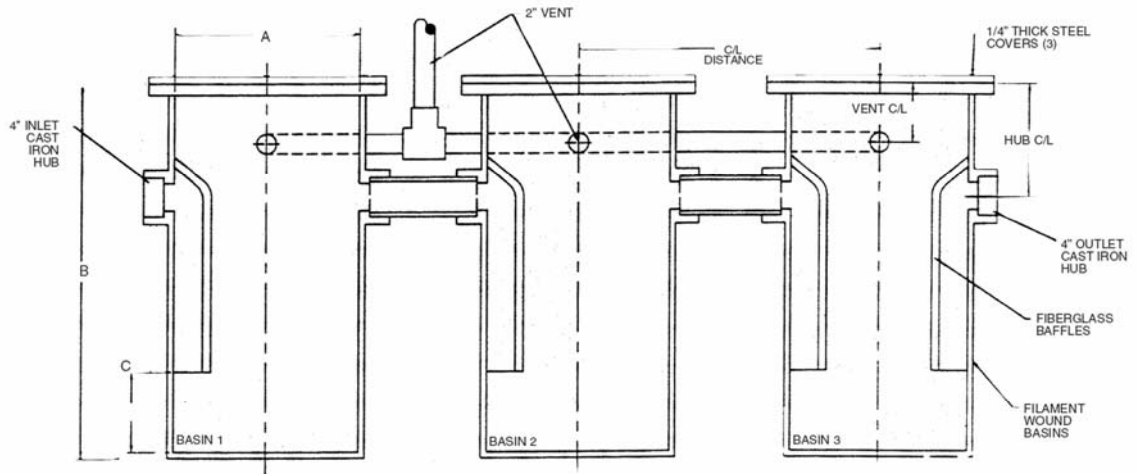

FILAMENT WOUND FIBERGLASS TRIPLE GARAGE SET

QTY.	DESCRIPTION
3	FILAMENT WOUND BASINS
3	1/4" THICK STEEL COVERS
4	FIBERGLASS BAFFLES
3	2" VENT
6	4" CAST IRON HUBS