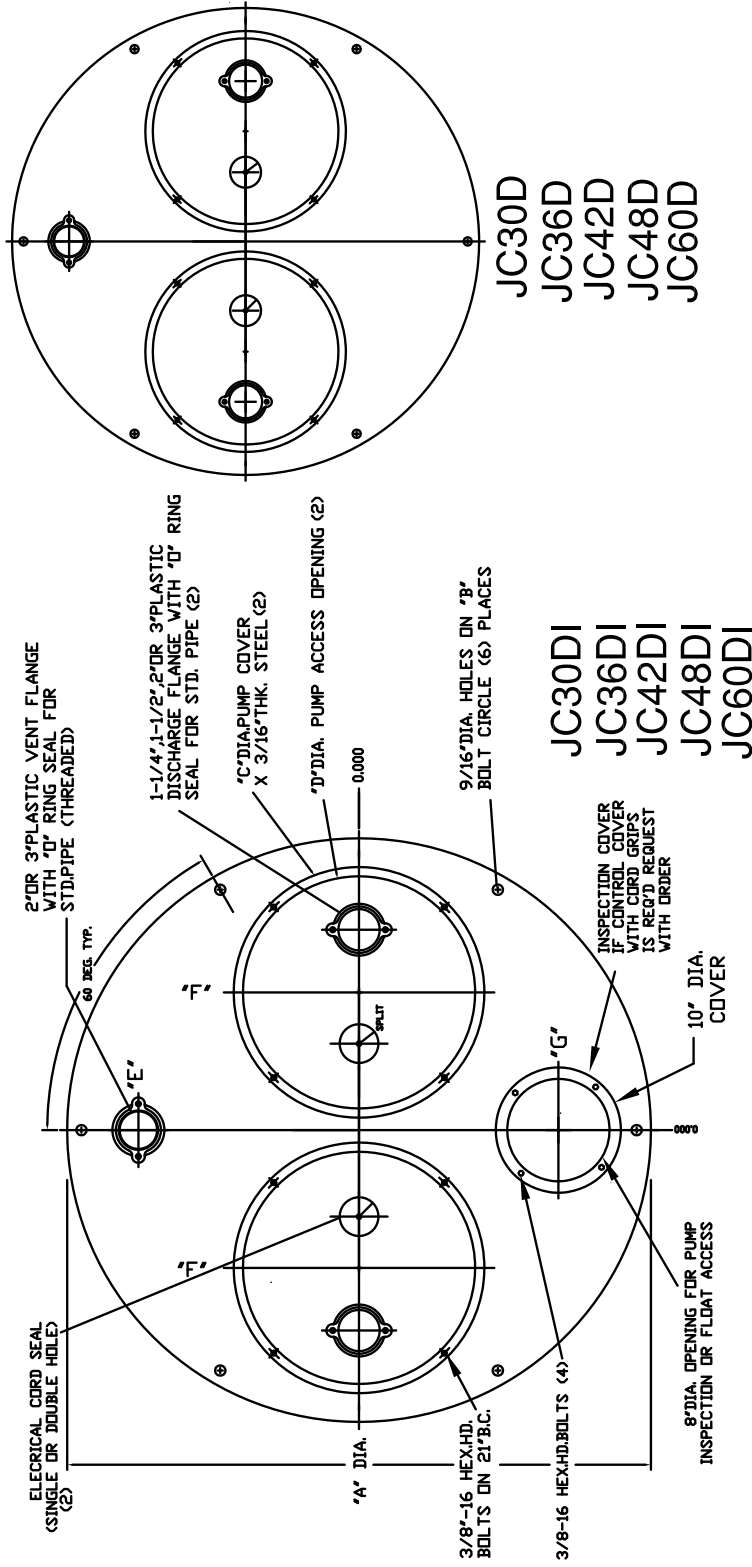

Duplex Metal Covers

P/N.	"A" DIA.	THICKNESS	"B" B.C.D.	DIM "C"	DIM "D"	DIM "E"	DIM "F"	DIM "G"
JC30D	34.00"	1/4" (.25)	32 1/2"	16"	14"	12 1/8"	8"	N/A
JC30DI	34.00"	1/4" (.25)	32 1/2"	16"	14"	12 1/8"	8"	10"
JC36D	40.00"	1/4" (.25)	38 1/2"	18"	16"	14"	9 3/4"	N/A
JC36DI	40.00"	1/4" (.25)	38 1/2"	18"	16"	14"	9 3/4"	12 3/8"
JC42D	46.00"	1/4" (.25)	44 1/2"	22"	20"	17 1/2"	11"	N/A
JC42DI	46.00"	1/4" (.25)	44 1/2"	22"	20"	17 1/2"	11"	15"
JC48D	54.00"	1/4" (.25)	51"	22"	20"	20"	13"	N/A
JC48DI	54.00"	1/4" (.25)	51"	22"	20"	20"	13"	15 1/2"
JC60D	66.00"	3/8" (.375)	63"	28"	26"	25 1/2"	15 1/2"	N/A
JC60DI	66.00"	3/8" (.375)	63"	28"	26"	25 1/2"	15 1/2"	20"