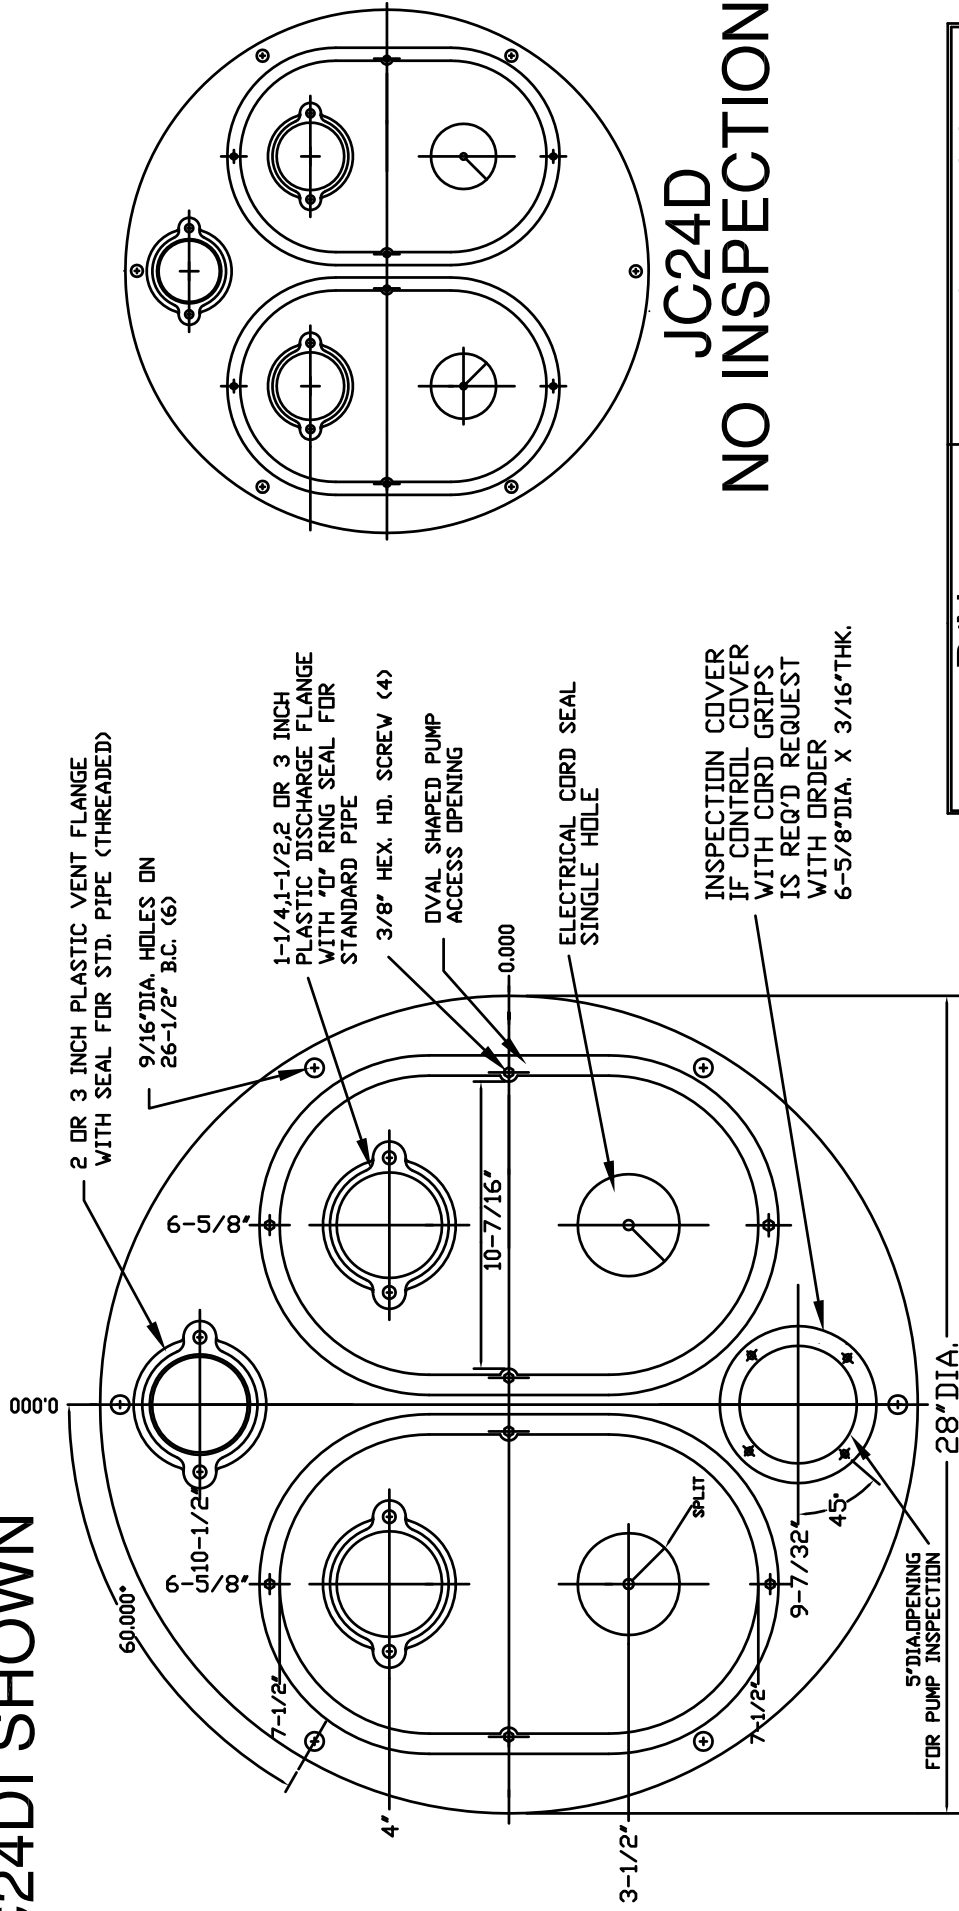

24" Duplex Metal Covers

JC24DI SHOWN

JC24D
NO INSPECTION

P/N.	THICKNESS
JC24D & JC24DI	7 GAGE (.180)