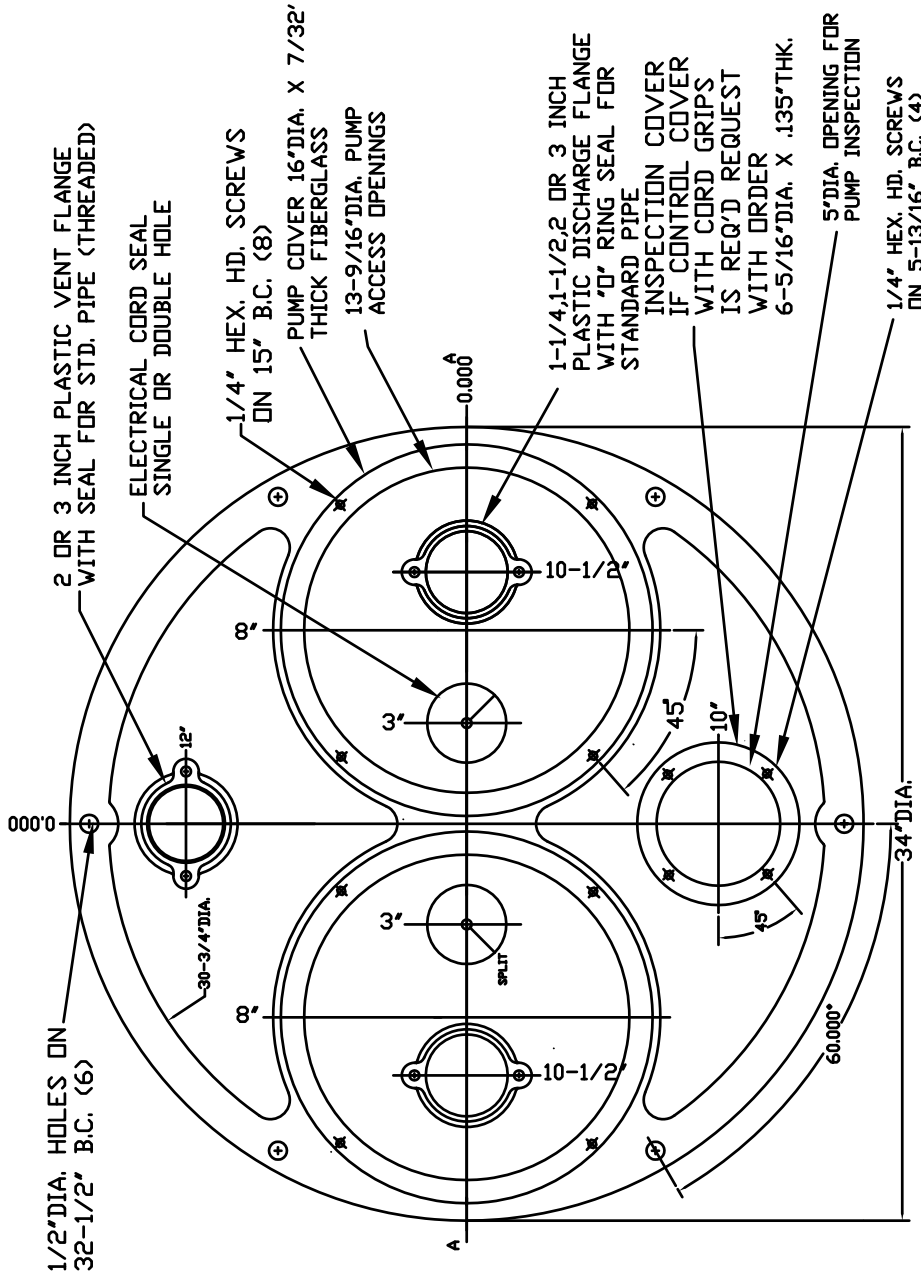

30" Fiberglass Duplex Covers

JC30DF
NO INSPECTION COVER

PART NUMBERS
JC30DF and JC30DFI

JC30DFI
HAS INSPECTION COVER

Add to the part number
IB - Blank Inspection Cover
CC - Control Cover