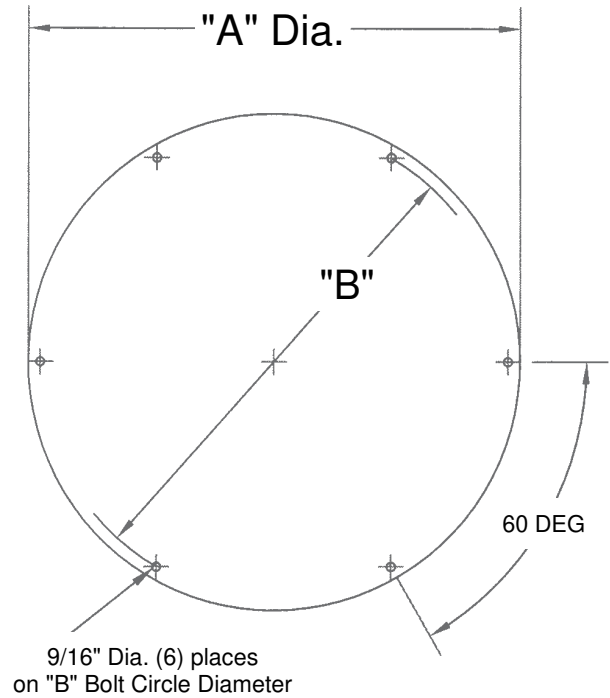

# Blank Metal Covers

\*KIT INCLUDES :

- \* Roll of Gasket Tape
- \* (6) 3/8-16 Hex. Head S.S. Bolts X 3/4" long
- \* (6) 3/8" S.S. Flat Washers

Part Number	"A" Diameter	Thickness	"B" B.C.D.
JC24B	28.00"	7 gauge	26-1/2"
JC30B	34.00"	1/4" (.25)	32-1/2"
JC36B	40.00"	1/4" (.25)	38-1/2"
JC42B	46.00"	1/4" (.25)	44-1/2"
JC48B	54.00"	1/4" (.25)	51"
JC60B	65.50"	3/8" (.375)	63"

# Fiberglass Blank Covers

\*KIT INCLUDES :

- \* Roll of Gasket Tape
- \* (6) 3/8-16 Hex. Head S.S. Bolts X 3/4" long
- \* (6) 3/8" S.S. Flat Washers

Part Number	"A" Diameter	"B" B.C.D.
JC24FB	28.00"	26-1/2"
JC30FB	34.00"	32-1/2"
JC36FB	40.00"	38-1/2"
JC48FB	54.00"	51"

574 . 256 . 5635