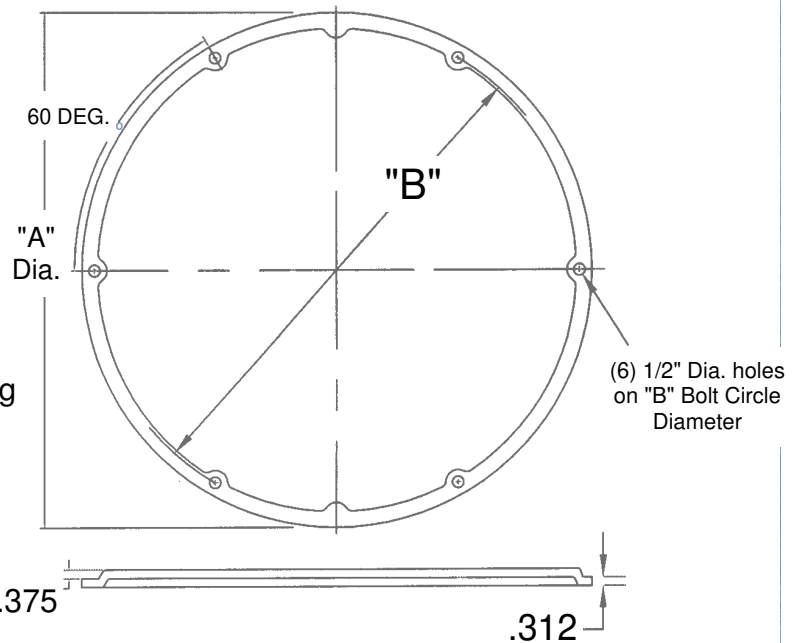

# Blank Metal Covers

\*KIT INCLUDES :

- \* Roll of Gasket Tape
- \* (6) 3/8-16 Hex. Head S.S. Bolts X 3/4" long
- \* (6) 3/8" S.S. Flat Washers

Part Number	"A" Diameter	Thickness	"B" B.C.D.
JC24B	28.00"	7 gauge	26-1/2"
JC30B	34.00"	1/4" (.25)	32-1/2"
JC36B	40.00"	1/4" (.25)	38-1/2"
JC42B	46.00"	1/4" (.25)	44-1/2"
JC48B	54.00"	1/4" (.25)	51"
JC60B	65.50"	3/8" (.375)	63"

# Fiberglass Blank Covers

\*KIT INCLUDES :

- \* Roll of Gasket Tape
- \* (6) 3/8-16 Hex. Head S.S. Bolts X 3/4" long
- \* (6) 3/8" S.S. Flat Washers

Part Number	"A" Diameter	"B" B.C.D.
JC24FB	28.00"	26-1/2"
JC30FB	34.00"	32-1/2"
JC36FB	40.00"	38-1/2"
JC48FB	54.00"	51"