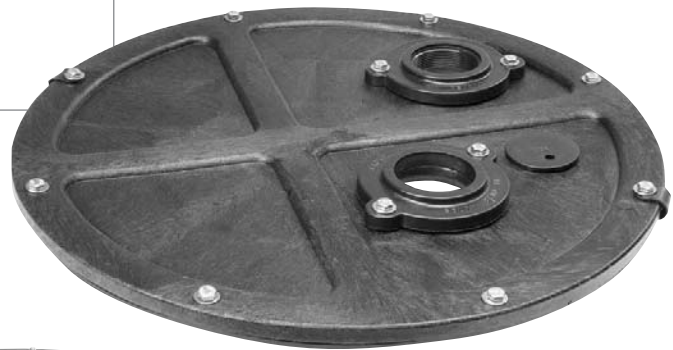

Exclusive Ready to Go™ Lid

Set it, Secure it, Make Connections and Go

RTG™ (Ready To Go™) Lid Pack Features:

- * Poly-bagged package.
- * Fully assembled one or two piece 18" covers.
- * Molded, reusable PVC seal --Patent Pending Real Seal™
- * No tape or adhesives required